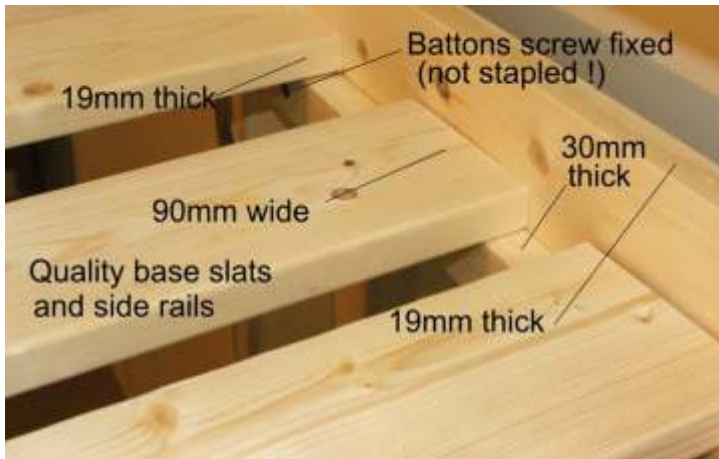

Memphis Loft Bunk Bed

Bed Size (External Dimensions)	A Length	B Height	C Width	D Clearance	E Front	F Depth	G Clearance
2ft 6 Small Single, SHORT LENGTH	173cm	185cm	85cm	143cm	173cm	40cm	64cm
3ft Single, SHORT LENGTH	173cm	185cm	98cm	143cm	173cm	40cm	64cm
2ft 6 Small Single	202cm	185cm	85cm	143cm	202cm	40cm	64cm
3ft Single	202cm	185cm	98cm	143cm	202cm	40cm	64cm
4ft Small Double	202cm	185cm	129cm	143cm	202cm	40cm	64cm
4ft Small Double, SHORT LENGTH	173cm	185cm	129cm	143cm	173cm	40cm	64cm
4ft 6 Double	202cm	185cm	143cm	143cm	202cm	40cm	64cm
EURO Size, 3ft Single (Extra Long)	212cm	185cm	98cm	143cm	212cm	40cm	64cm
Mattress (External Dimensions)	Mattress Size	Max Thickness		Total Boxes	Total Weight		
2ft 6 Small Single, SHORT LENGTH	75cm by 160cm	20cm		2	44 KG		
3ft Single, SHORT LENGTH	90cm by 160cm	20cm		2	44 KG		
2ft 6 Small Single	75cm by 190cm	20cm		2	44 KG		
3ft Single	90cm by 190cm	20cm		2	44 KG		
4ft Small Double	120cm by 190cm	20cm		2	47 KG		
4ft Small Double, SHORT LENGTH	120cm by 160cm	20cm		2	47 KG		
4ft 6 Double	137cm by 190cm	20cm		2	47 KG		
EURO Size, 3ft Single (Extra Long)	90cm by 200cm	20cm		2	44 KG		

Universal Ladder

Can go to the left or right side

Size DOES Matter !!
This bed is made using a thicker, stronger 60mm corner post
Cheaper models can use a lot thinner to save costs.

This bed has been tested to take a weight up to 40 stone (254kg) (subject to conditions)