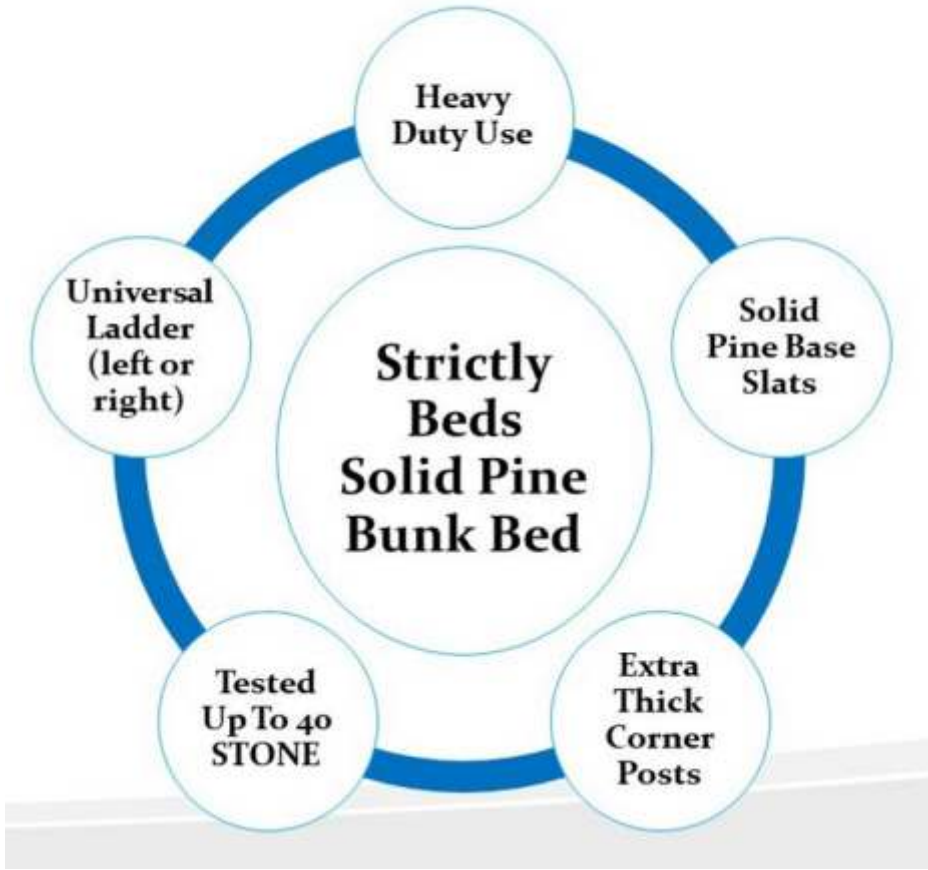

Universal Ladder

Can go to the left or right side

Size DOES Matter !!
This bed is made using a thicker, stronger 60mm corner post
Cheaper models can use a lot thinner to save costs.

This bed has been tested to take a weight up to 40 stone (254kg) (subject to conditions)